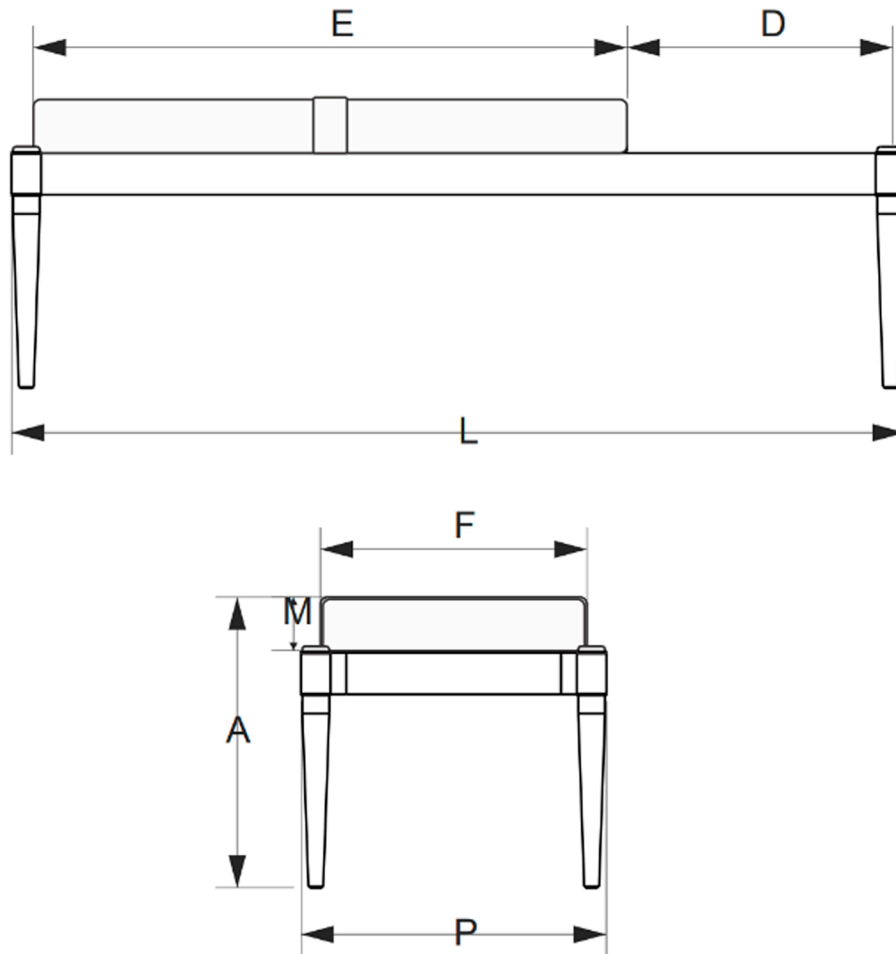

BRAZILIAN MODERN DIMENSION DIAGRAM

Below dimensions correspond to the SKU and Product Name listed

BELLO BENCH
BMJ-71924

DIMENSIONS

L: 1335 mm	D: 390 mm
P: 460 mm	E: 900 mm
A: 430 mm	F: 410 mm
	M: 80 mm