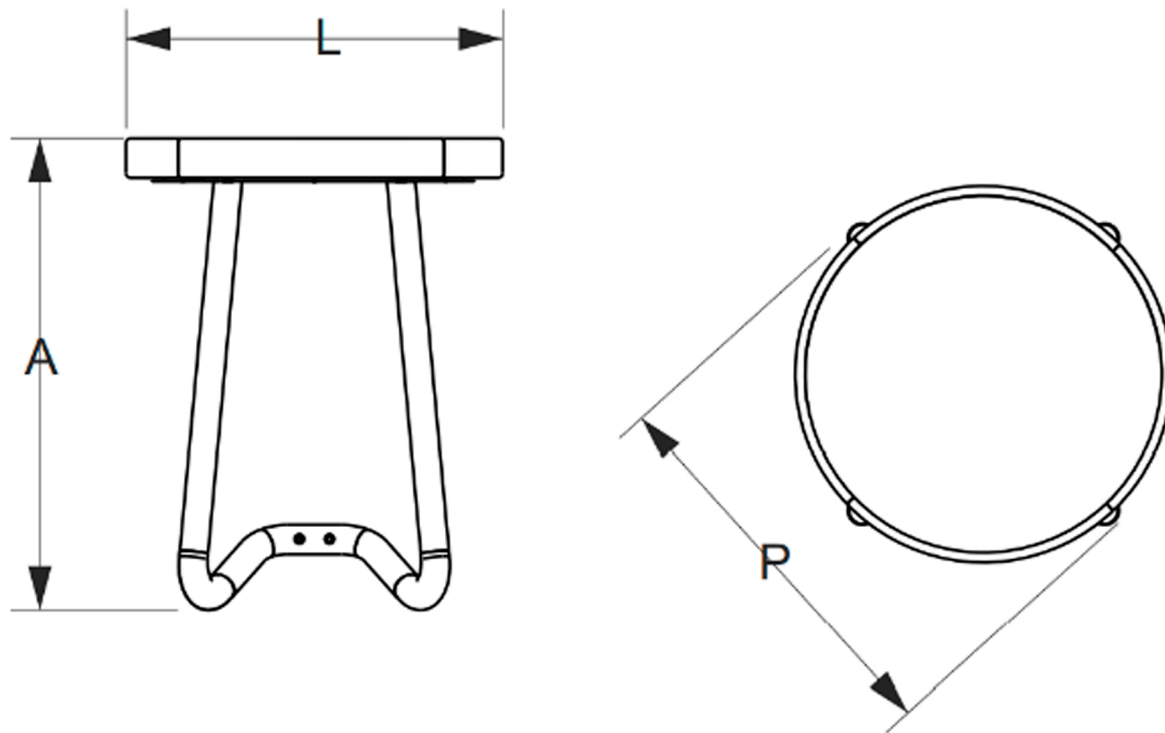

BRAZILIAN MODERN DIMENSION DIAGRAM

Below dimensions correspond to the SKU and Product Name listed

LOOP END TABLE
BMJ-71869

| DIMENSIONS |
|------------|
| L: 400 mm |
| P: 420 mm |
| A: 500mm |

A faint, light-colored outline of the table is positioned at the bottom of the dimensions box, showing the overall shape of the product.