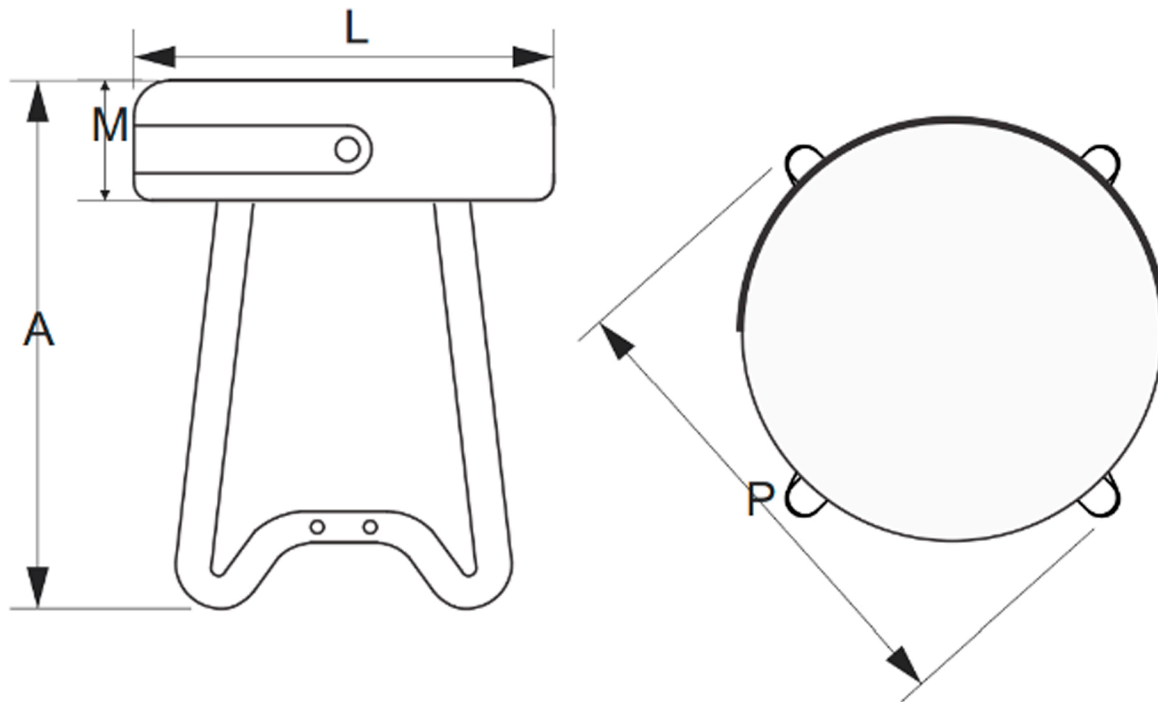

BRAZILIAN MODERN DIMENSION DIAGRAM

Below dimensions correspond to the SKU and Product Name listed

LOOP UPHOLSTERED STOOL
BMJ-71868

DIMENSIONS	
L: 360 mm	M: 150 mm
P: 415 mm	
A: 460 mm	