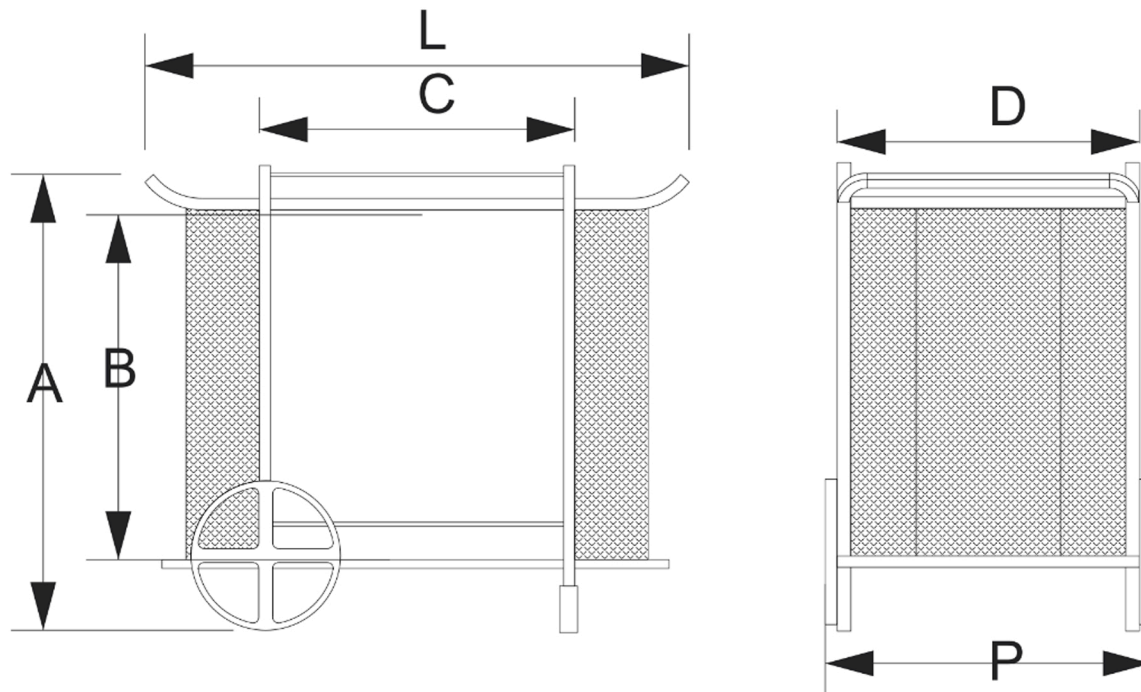

BRAZILIAN MODERN DIMENSION DIAGRAM

Below dimensions correspond to the SKU and Product Name listed

DINDA BAR CART
BMJ-71684

DIMENSIONS

L: 990 mm	B: 600 mm
P: 560 mm	C: 500 mm
A: 810 mm	D: 525 mm