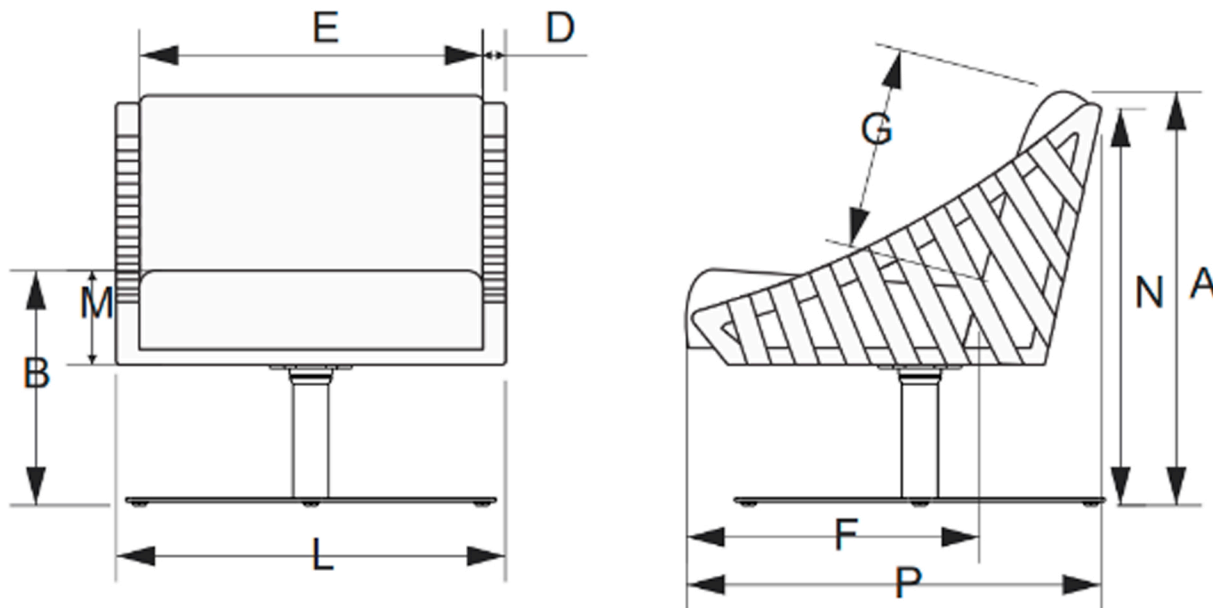

BRAZILIAN MODERN DIMENSION DIAGRAM

Below dimensions correspond to the SKU and Product Name listed

GIRONA SWIVEL CHAIR
BMJ-71607

DIMENSIONS

L: 710 mm	B: 465 mm
P: 790 mm	D: 40 mm
A: 770 mm	E: 620 mm
	F: 540 mm
	G: 370 mm
	M: 210 mm
	N: 735 mm