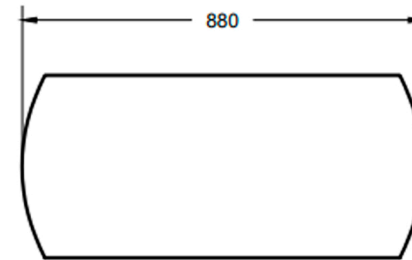

# MIXX DIMENSION DIAGRAM

Below dimensions correspond to the SKU and Product Name listed

PEBBLE COFFEE TABLE  
VGS-PEBBLE-CT

ALL DIMENSIONS IN mm