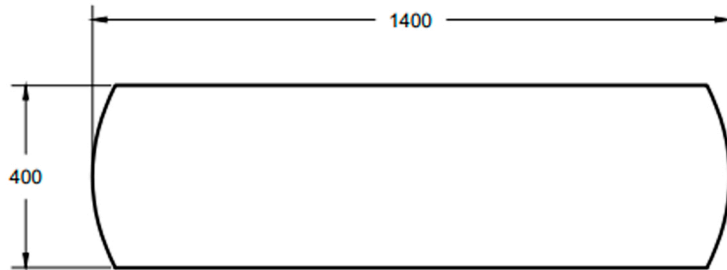

# MIXX DIMENSION DIAGRAM

Below dimensions correspond to the SKU and Product Name listed

PEBBLE COFFEE TABLE  
VGS-PEBBLE-CT

ALL DIMENSIONS IN mm