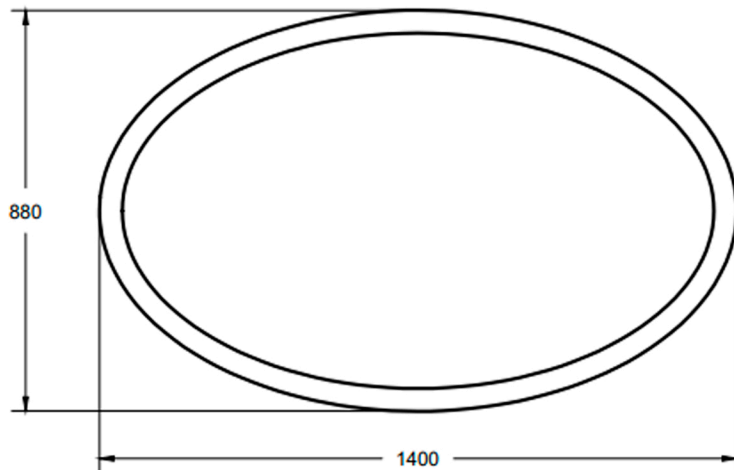

# MIXX DIMENSION DIAGRAM

Below dimensions correspond to the SKU and Product Name listed

PEBBLE COFFEE TABLE  
VGS-PEBBLE-CT

ALL DIMENSIONS IN mm