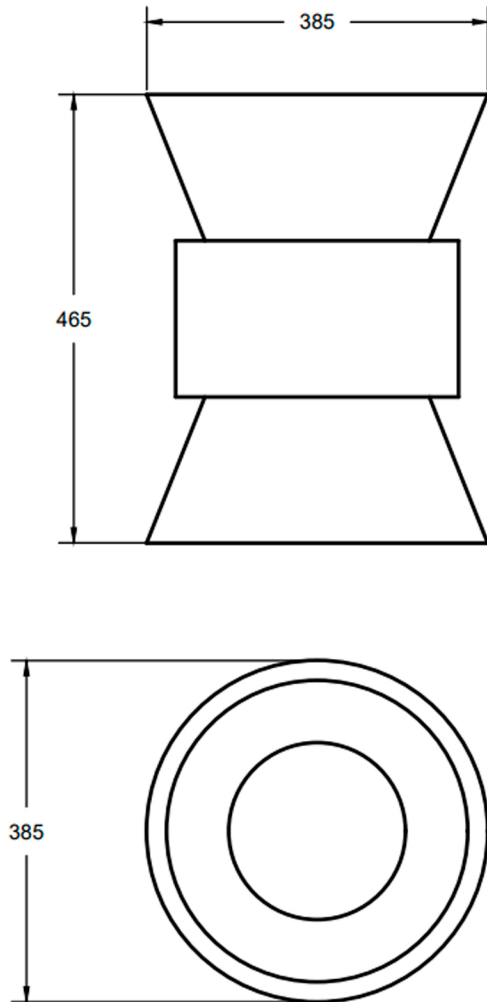

MIXX DIMENSION DIAGRAM

Below dimensions correspond to the SKU and Product Name listed

JACKSON STOOL
VGS-JACKS-STOOL

ALL DIMENSIONS IN mm