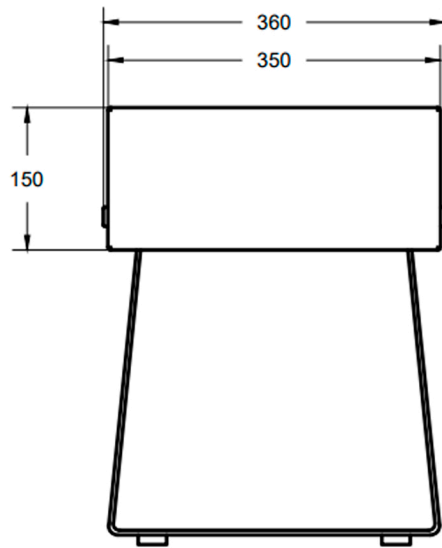

MIXX DIMENSION DIAGRAM

Below dimensions correspond to the SKU and Product Name listed

INDUSTRIAL STOOL VGS-INDST-STOOL

ALL DIMENSIONS IN mm