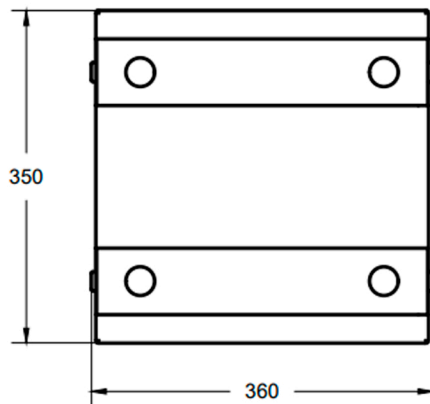

MIXX DIMENSION DIAGRAM

Below dimensions correspond to the SKU and Product Name listed

INDUSTRIAL STOOL VGS-INDST-STOOL

ALL DIMENSIONS IN mm