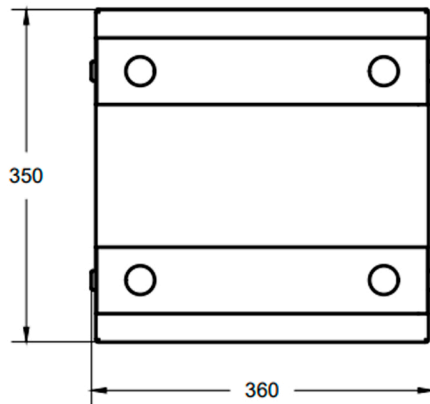

MIXX DIMENSION DIAGRAM

Below dimensions correspond to the SKU and Product Name listed

INDUSTRIAL STOOL VGS-INDST-STOOL

ALL DIMENSIONS IN mm