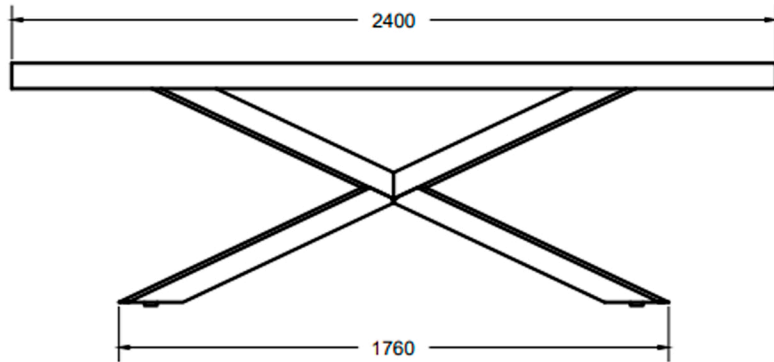

MIXX DIMENSION DIAGRAM

Below dimensions correspond to the SKU and Product Name listed

HUNTER DINING TABLE VGS-HUNTER-DT

ALL DIMENSIONS IN mm