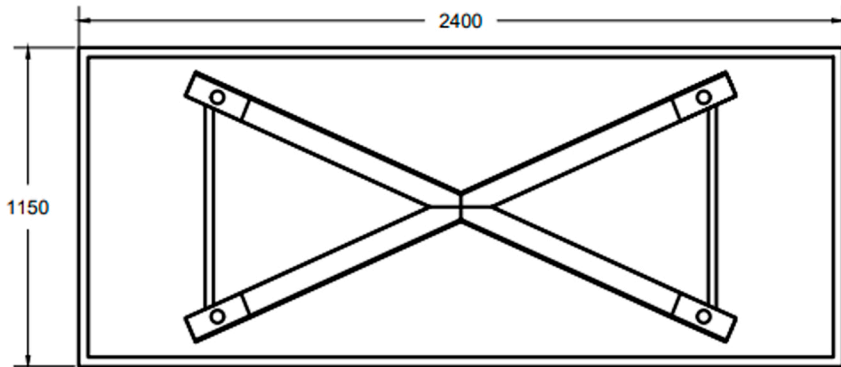

MIXX DIMENSION DIAGRAM

Below dimensions correspond to the SKU and Product Name listed

HUNTER DINING TABLE VGS-HUNTER-DT

ALL DIMENSIONS IN mm