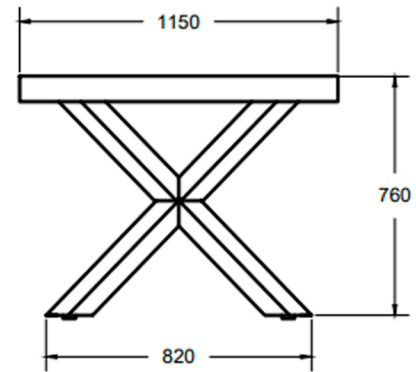

MIXX DIMENSION DIAGRAM

Below dimensions correspond to the SKU and Product Name listed

HUNTER DINING TABLE VGS-HUNTER-DT

ALL DIMENSIONS IN mm