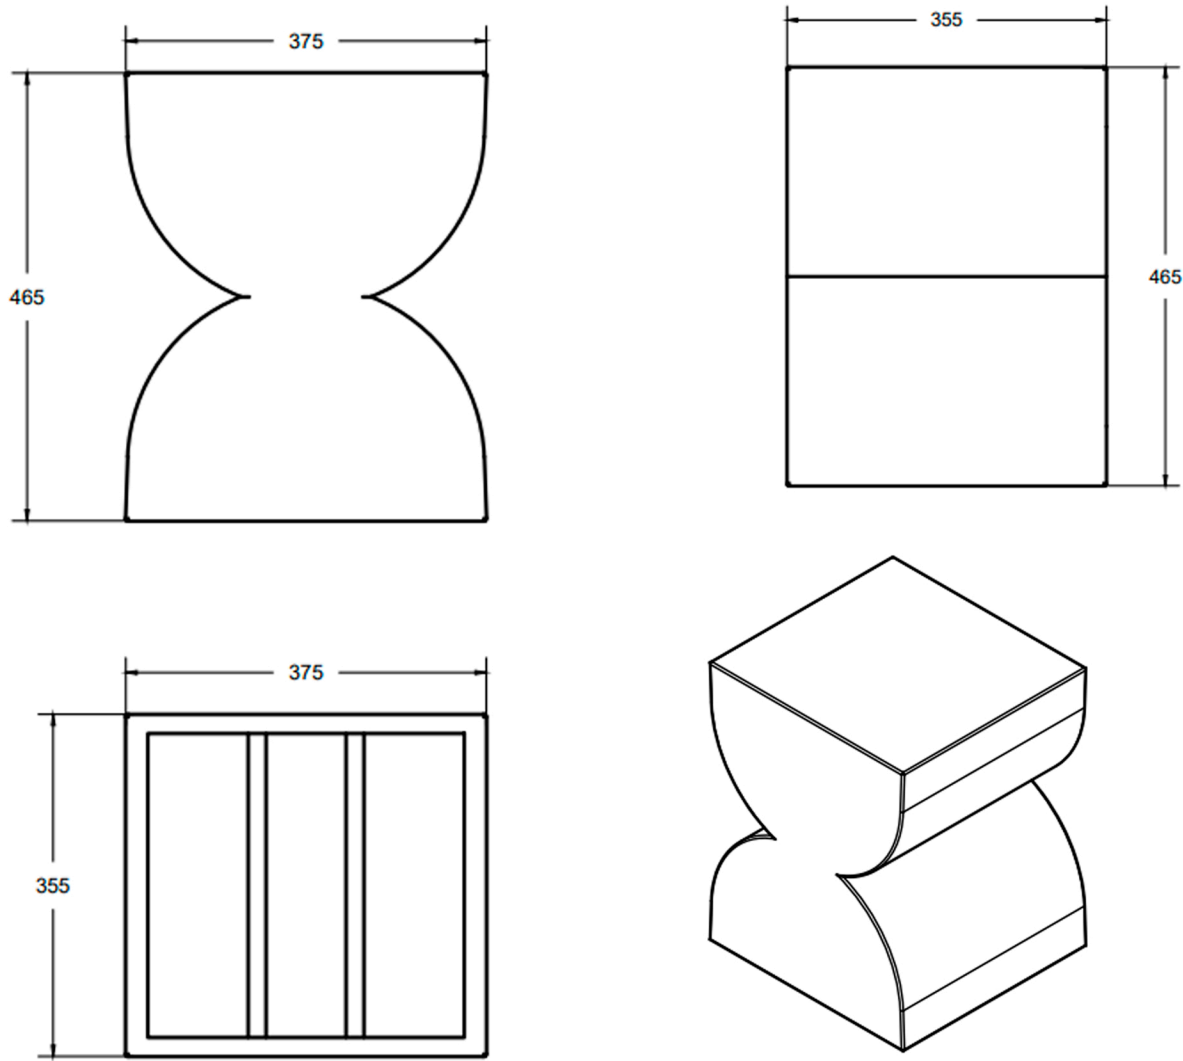

# MIXX DIMENSION DIAGRAM

Below dimensions correspond to the SKU and Product Name listed

HARPER STOOL  
VGS-HARPE-STOOL

ALL DIMENSIONS IN mm