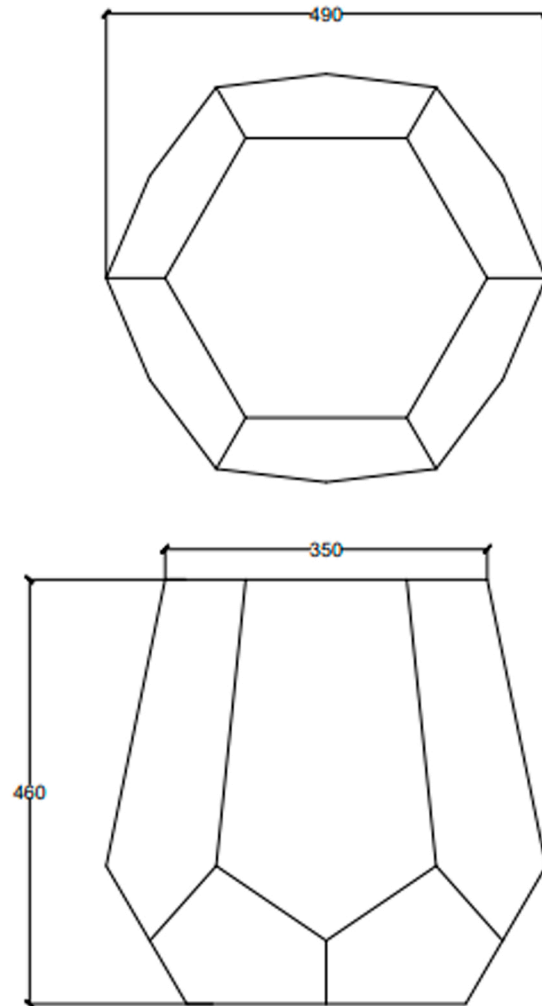

# MIXX DIMENSION DIAGRAM

Below dimensions correspond to the SKU and Product Name listed

FACETED STOOL  
VGS-FACET-STOOL

ALL DIMENSIONS IN mm