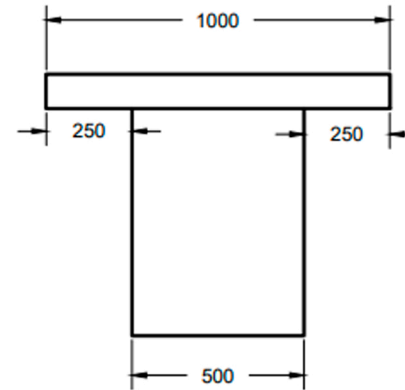

# MIXX DIMENSION DIAGRAM

Below dimensions correspond to the SKU and Product Name listed

## ELCOR DINING TABLE VGS-ELCOR-7

ALL DIMENSIONS IN mm