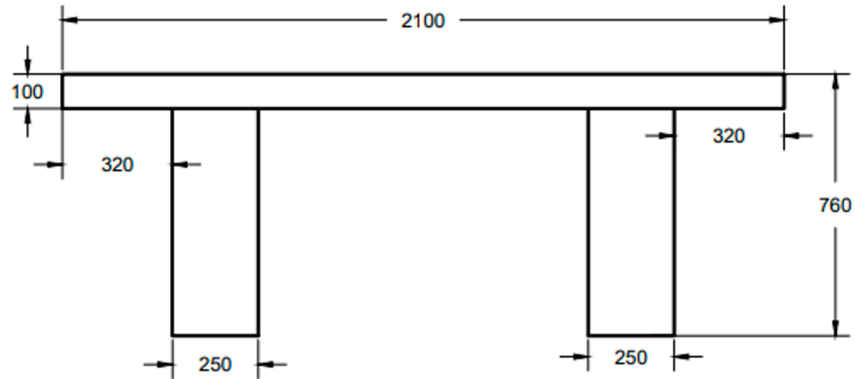

# MIXX DIMENSION DIAGRAM

Below dimensions correspond to the SKU and Product Name listed

## ELCOR DINING TABLE VGS-ELCOR-7

ALL DIMENSIONS IN mm