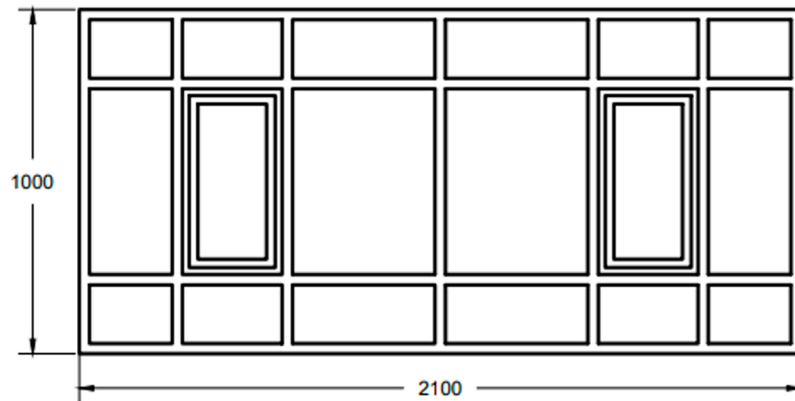

# MIXX DIMENSION DIAGRAM

Below dimensions correspond to the SKU and Product Name listed

## ELCOR DINING TABLE VGS-ELCOR-7

ALL DIMENSIONS IN mm