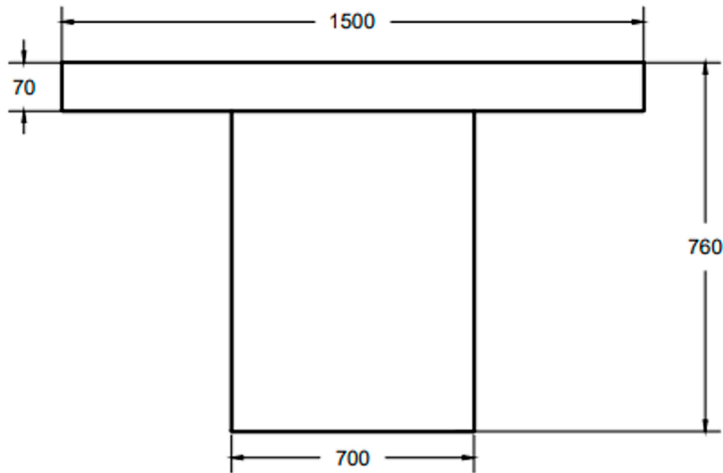

MIXX DIMENSION DIAGRAM

Below dimensions correspond to the SKU and Product Name listed

CIRCA DINING TABLE
VGS-CIRCA-DT-5

ALL DIMENSIONS IN mm