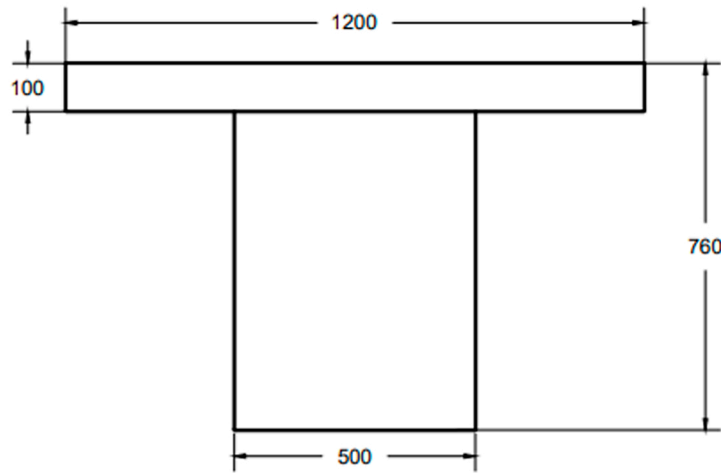

MIXX DIMENSION DIAGRAM

Below dimensions correspond to the SKU and Product Name listed

CIRCA DINING TABLE
VGS-CIRCA-DT-4

ALL DIMENSIONS IN mm