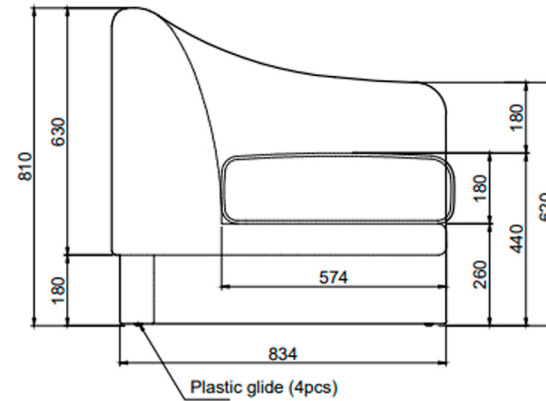

METRO DIMENSION DIAGRAM

Below dimensions correspond to the SKU and Product Name listed

AKSEL 3-SEAT SOFA
VSD-AKSEL-3S

ALL DIMENSIONS IN mm