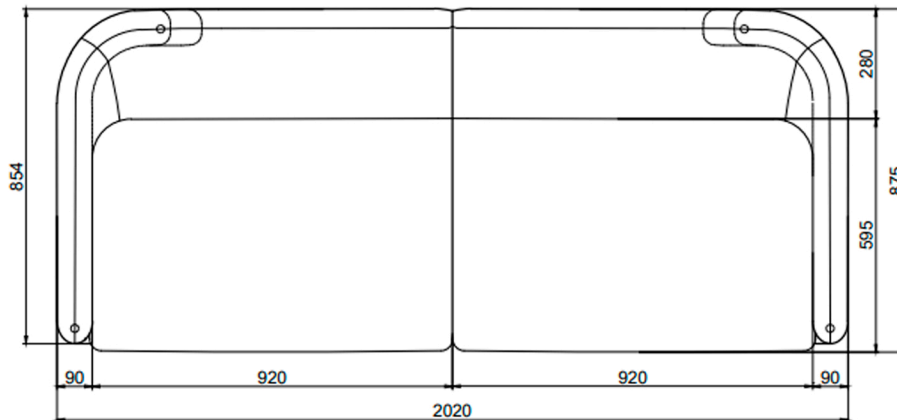

METRO DIMENSION DIAGRAM

Below dimensions correspond to the SKU and Product Name listed

AKSEL 3-SEAT SOFA
VSD-AKSEL-3S

ALL DIMENSIONS IN mm