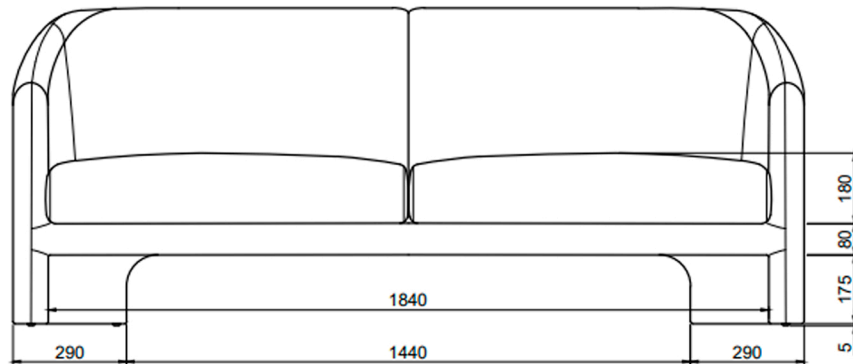

METRO DIMENSION DIAGRAM

Below dimensions correspond to the SKU and Product Name listed

AKSEL 3-SEAT SOFA
VSD-AKSEL-3S

ALL DIMENSIONS IN mm