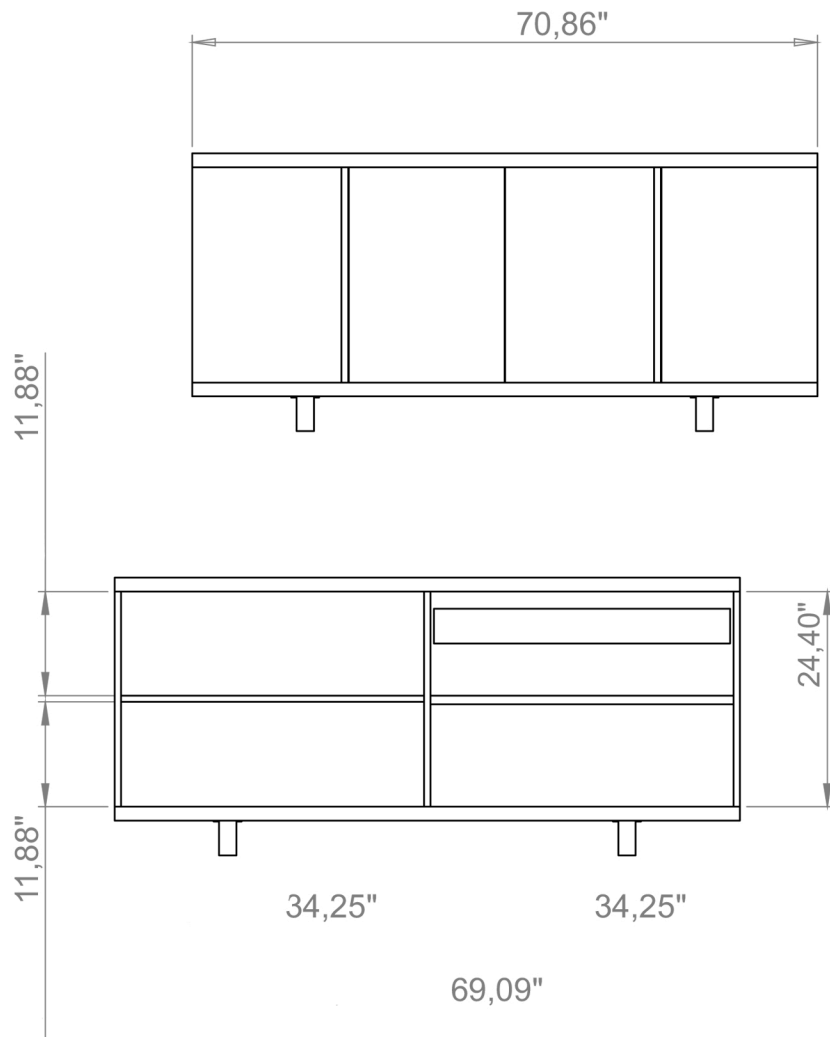

# BRAZILIAN MODERN DIMENSION DIAGRAM

Below dimensions correspond to the SKU and Product Name listed

COPANY BUFFET  
BSM-173012

ALL DIMENSIONS IN in.