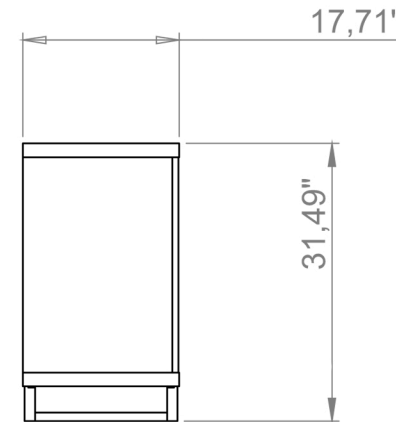

# BRAZILIAN MODERN DIMENSION DIAGRAM

Below dimensions correspond to the SKU and Product Name listed

COPANY BUFFET  
BSM-173012

ALL DIMENSIONS IN in.