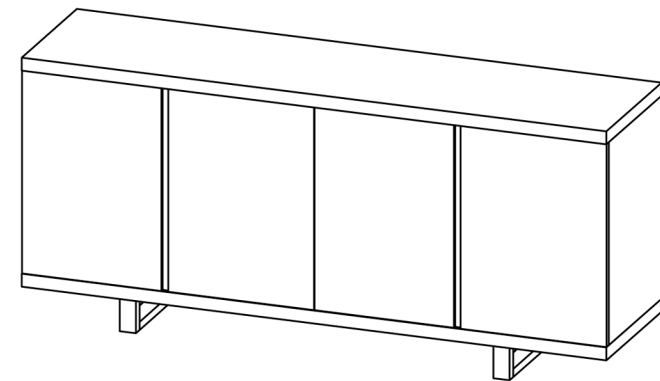

# BRAZILIAN MODERN DIMENSION DIAGRAM

Below dimensions correspond to the SKU and Product Name listed

COPANY BUFFET  
BSM-173012

ALL DIMENSIONS IN in.