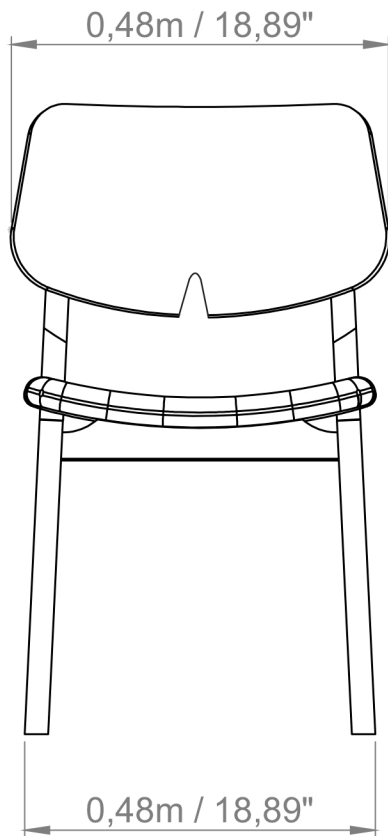

BRAZILIAN MODERN DIMENSION DIAGRAM

Below dimensions correspond to the SKU and Product Name listed

BETH SIDE CHAIR
BSM-182295

ALL DIMENSIONS IN in.