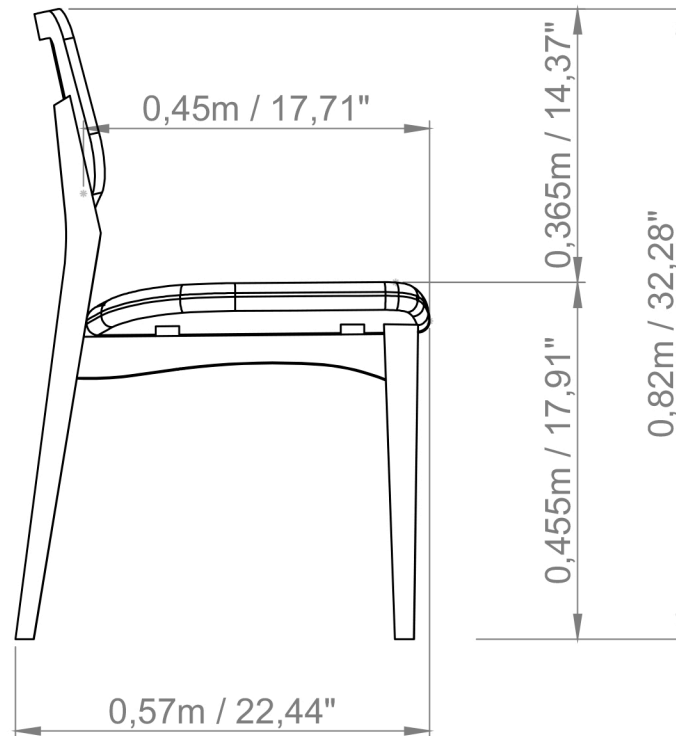

BRAZILIAN MODERN DIMENSION DIAGRAM

Below dimensions correspond to the SKU and Product Name listed

BETH SIDE CHAIR
BSM-182295

ALL DIMENSIONS IN in.