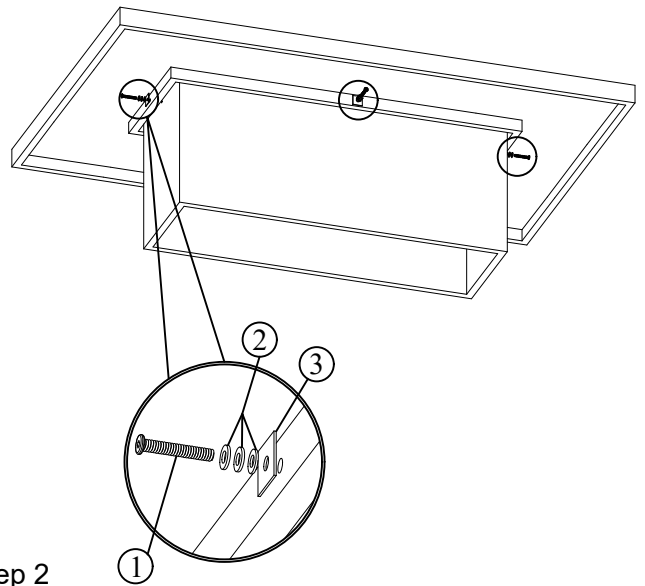

LISTA COFFEE TABLE

ASSEMBLY INSTRUCTION

No.	Hardware	Q.ty
①	Bolt M8x60 	04
②	Washer M8x20 	12
③	Washer 	04
④	Key K4 	01

Step 1

Step 2

FINISHED