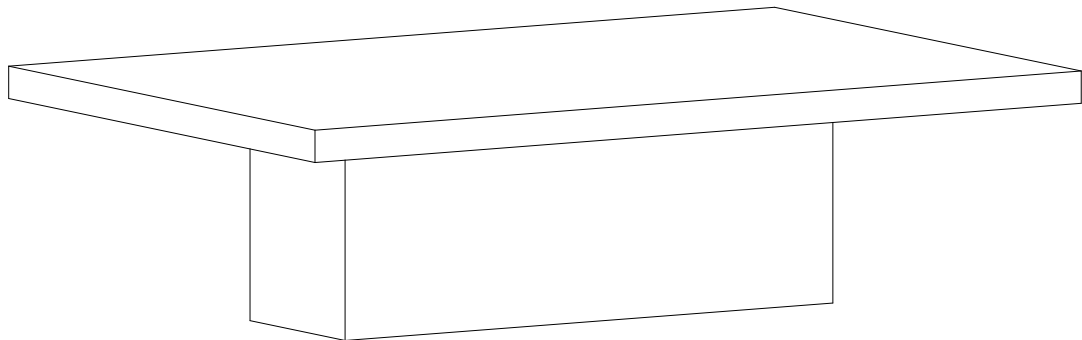

LISTA COFFEE TABLE

ASSEMBLY INSTRUCTION

No.	Hardware	Q.ty
①	Bolt M8x60 	04
②	Washer M8x20 	12
③	Washer 	04
④	Key K4 	01

Step 1

Step 2

FINISHED