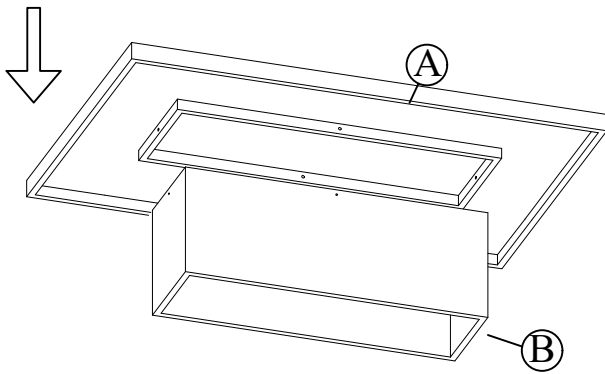

LISTA COFFEE TABLE

ASSEMBLY INSTRUCTION

No.	Hardware	Q.ty
①	Bolt M8x60 	04
②	Washer M8x20 	12
③	Washer 	04
④	Key K4 	01

Step 1

Step 2

FINISHED