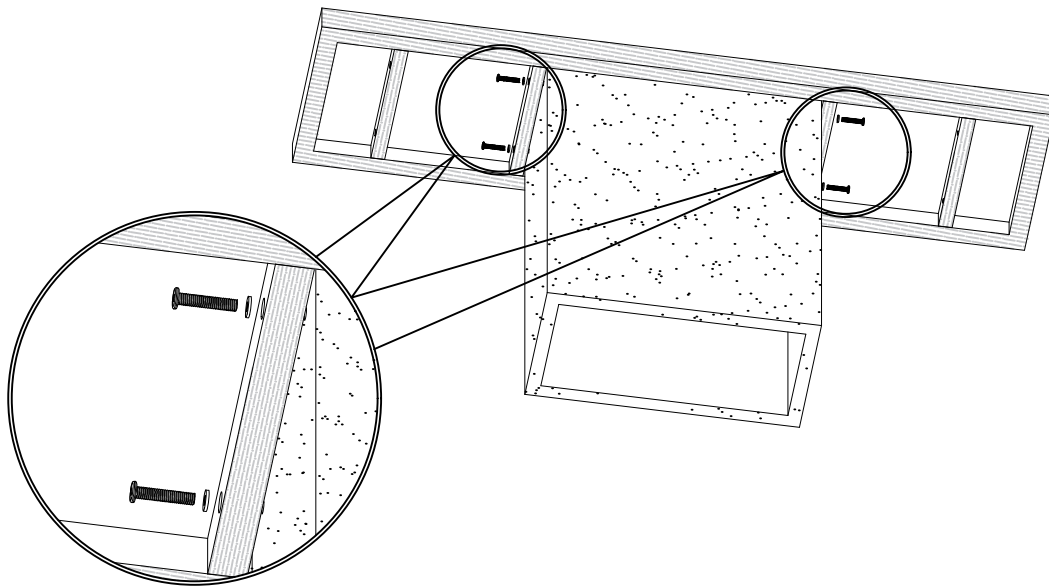

LISTA HERITAGE CONSOLE ASSEMBLY INSTRUCTIONS

No.	Hardware	Q.ty
①	Bolts M8x45 	04
②	M8x16 	04
③	Key K4 	01

Wooden top x1

Concrete base x1

STEP 1

FINISHED